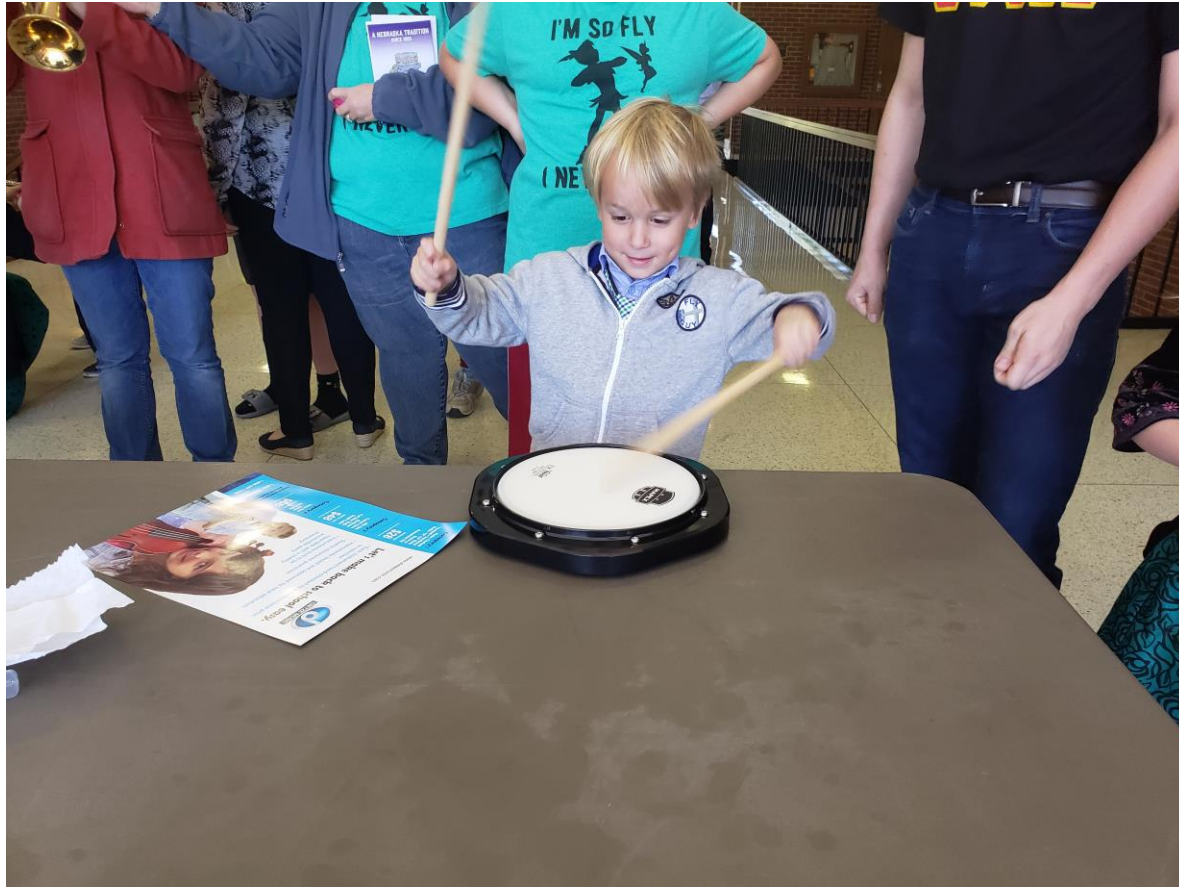

Symphony Petting Zoo

Capital Humane Society **Tails'n Trails**

Pet Walk & Festival

May 18, 2019

Fallbrook Town Center

TEAM JACK

FOUNDATION

Lincoln Children's ZOO