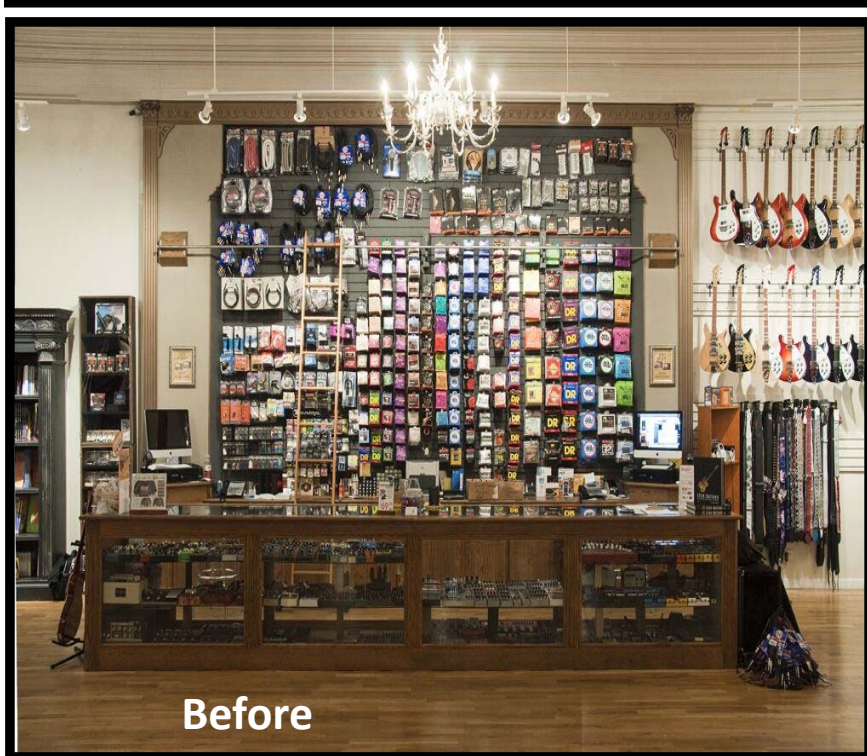

NAMM® U  Grow Your Business

NAMM® U  Grow Your Business

**1 Thing
you would recommend?**

Grow Your Business

Catherine Nordloh of All Things Esque
FOR Chicago Music Exchange

What Design and Merchandising elements did you implement in the store make over?