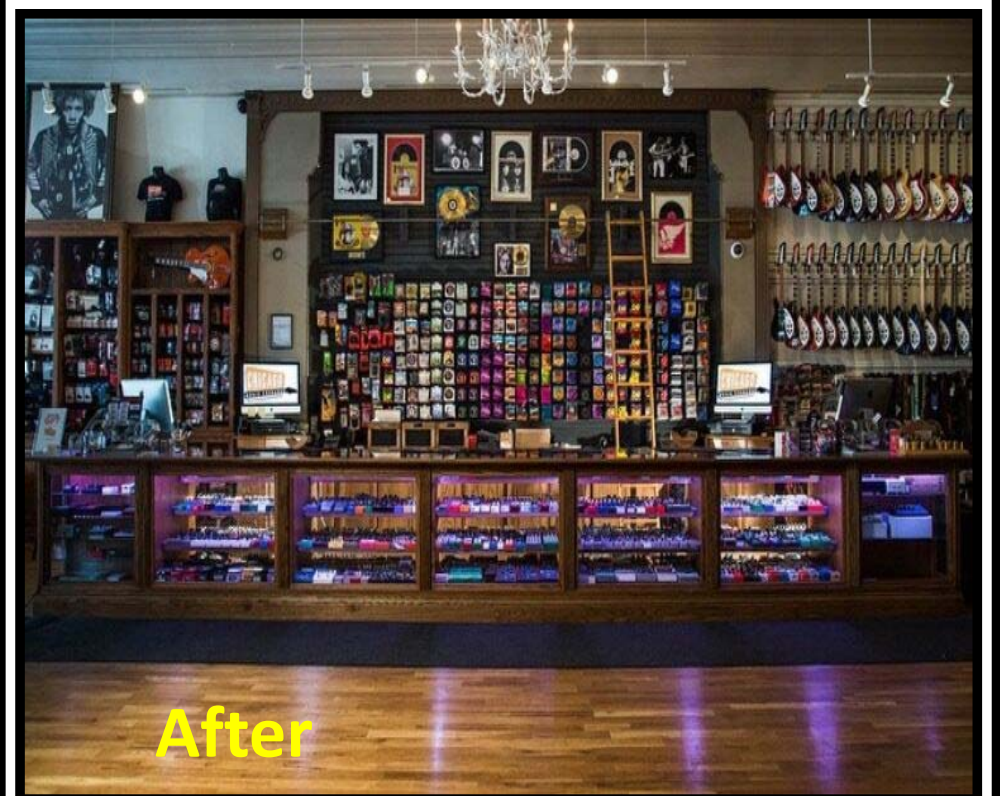

NAMM® U  Grow Your Business

NAMM® U  Grow Your Business

**1 Thing
you would recommend?**

Grow Your Business

Catherine Nordloh of All Things Esque
FOR Chicago Music Exchange

What Design and Merchandising elements did you implement in the store make over?