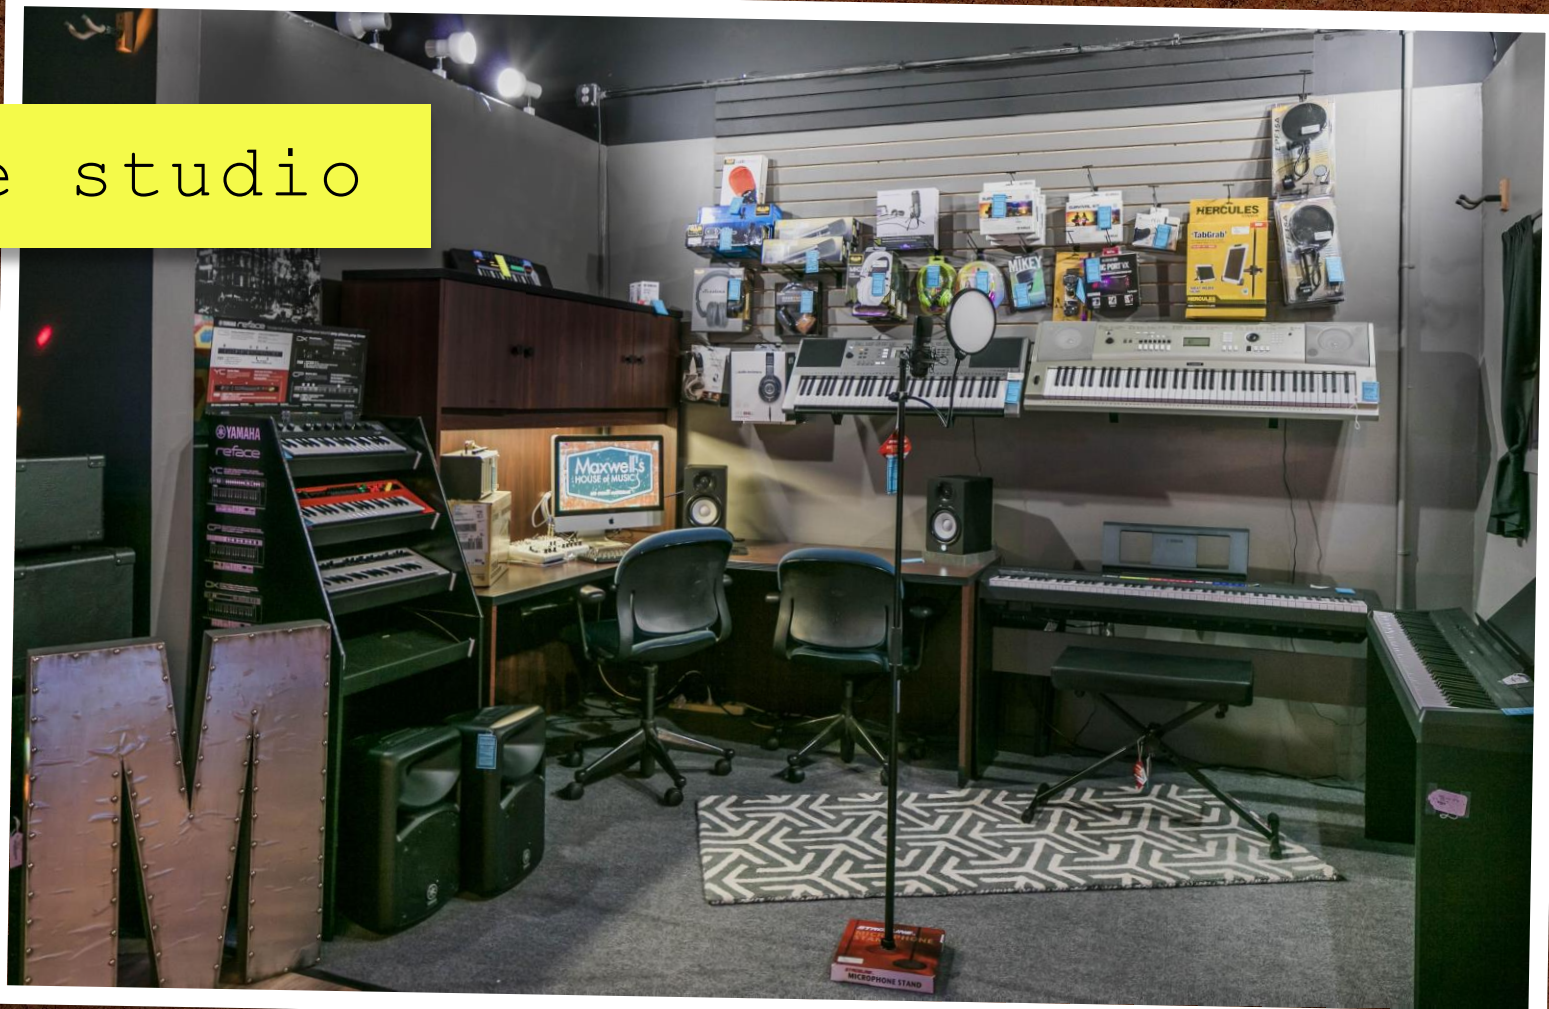

Look!  
Dana Carvey on TV!

kid's bedroom

the bass  
bathroom

Jammin' Johns full of Tootsie Rolls

home studio

stage

That's a real garage door

garage

church

MARV  
'N BEV'S  
*coffee bar*

**CAD** Live™  
AUDIO

living room

People hang out here

Free wifi!

If it's fun, they come.  
If it's comfortable,  
they stay.

If it's fun, they come.  
If it's comfortable,  
they stay.

album  
floor

Maxwell's  
HOUSE OF MUSIC

performance stage

private lesson  
studio

lesson  
waiting room

recording  
studio

outdoor stage