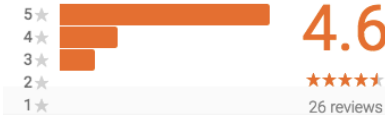

6 days ago

Popular times

Saturdays

2 PM: Usually as busy as it gets

Plan your visit

People typically spend 20 min here

Review summary

[Write a review](#)