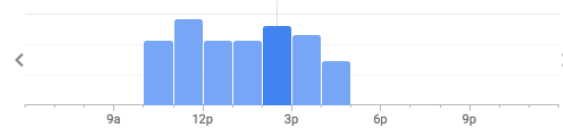

6 days ago

Popular times

Saturdays

2 PM: Usually as busy as it gets

Plan your visit

People typically spend 20 min here

Review summary

[Write a review](#)