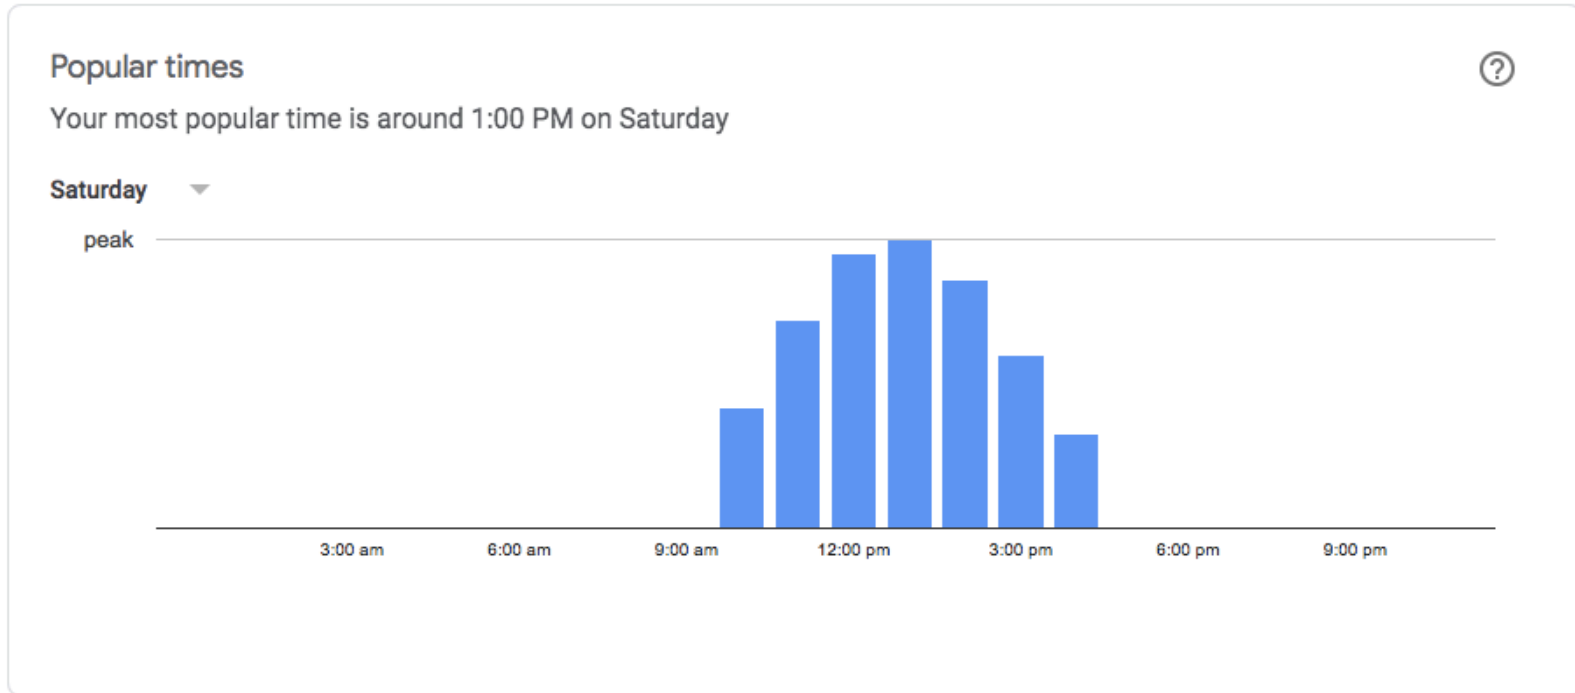

Map data ©2018 Google [Terms of Use](#) [Report a map error](#)

Customer Insights

Customer Insights

Customer Insights

Questions?

Liz Jostes

Eli Rose Social Media, LLC

Please rate the session you just saw on the NAMM App.