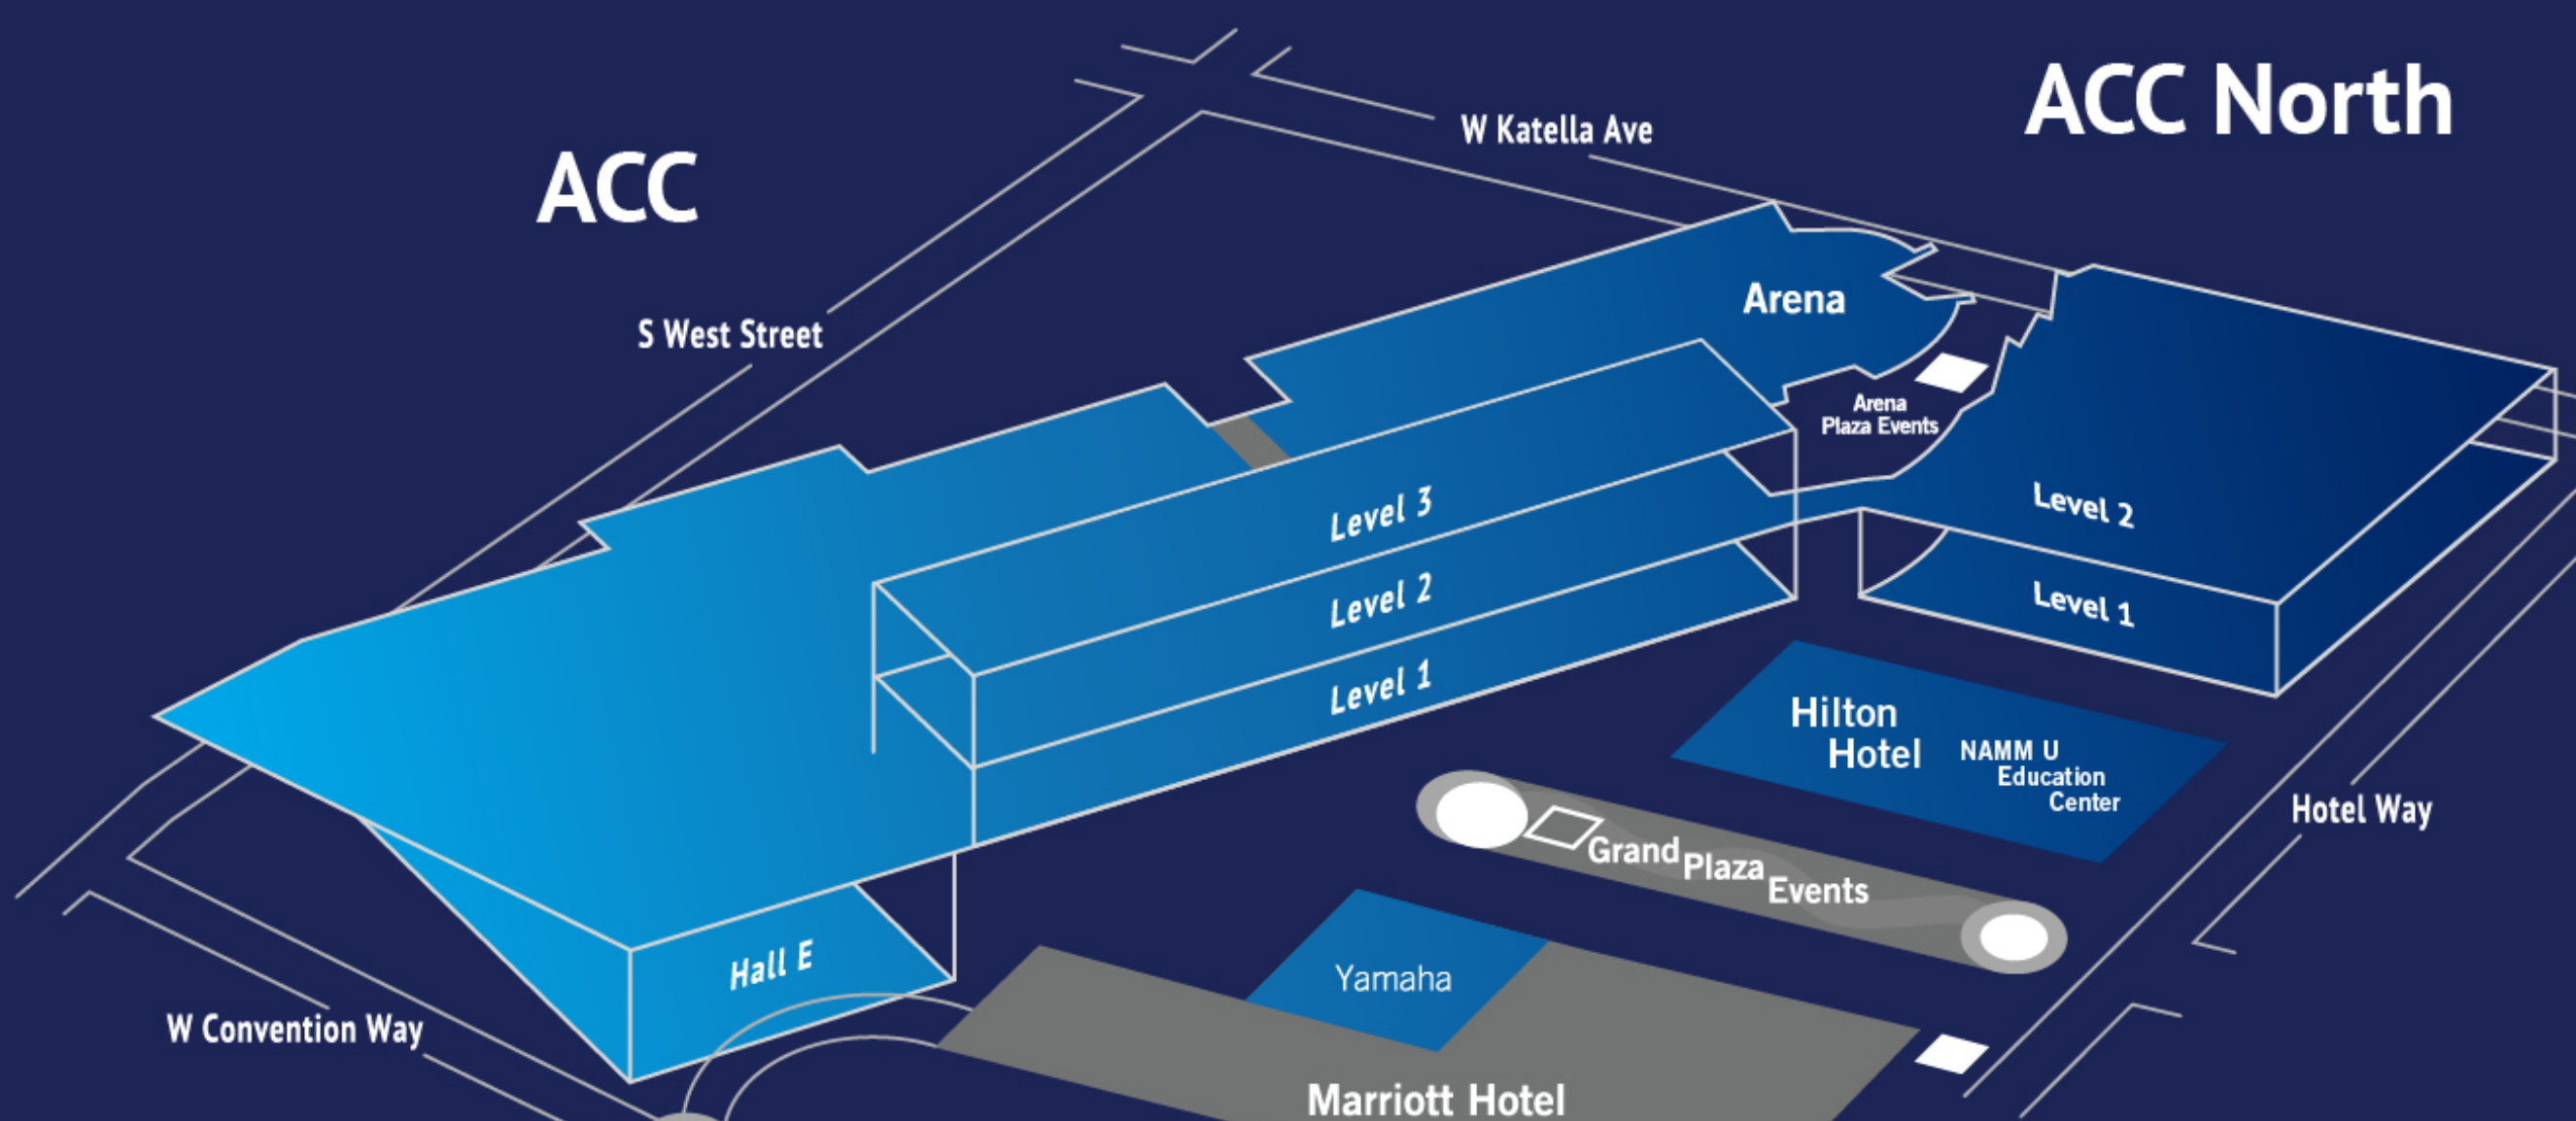

* Hall E and Levels 2 & 3 open at 9:30 am

ANAHEIM CONVENTION CENTER LEVELS & HOTELS AT A GLANCE

LEVEL 3: MEETING ROOMS & BOOTHS 300-799

Booths include: Fender Musical Instruments Corporation, Schimmel Piano Corporation, Samick Music Corp., Kawai Lowrey Organ, and others.

LEVEL 2: MEETING ROOMS & BOOTHS 200-299

Booths include: Taylor Guitars, Gibson, Marshall Amplification PLC, PRS Guitars, and others.

HALL C: BOOTHS 6200-7999

Booths include: Sabian, Zildjian, and others.

LEGEND

- Info
- Food
- Networking Area
- Restroom
- Badge Will Call
- Coffee
- Charging Station
- Stage
- Elevator
- Beer
- Whisper Room/ Demo Room
- ATM
- Escalator/ Stairs
- First Aid
- Taxi
- ART Station